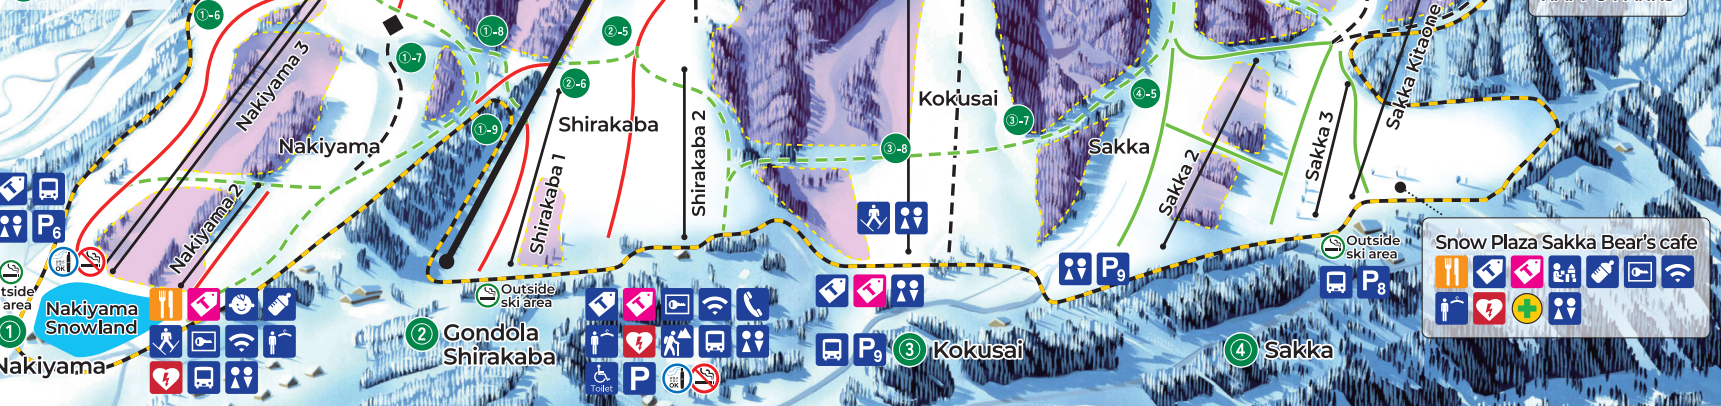

- ◆◆--- Level 5 Expert course
- ◆--- Level 4 Advanced course
- Level 3 Intermediate course
- - - Level 2 Upper Beginner course
- Level 1 Beginner course
- Chairlift
- Ⓜ Climbers · Backcountry gate
- Snow resort boundary
- Prohibited area
- Kids · Beginner Area
- Snow park
- /// Race Training priority Area

- Information
- Restaurant · Food truck
- Ticket office
- Ticket vending machine
- Day care
- Kids room
- Nursing room
- School
- Coin Locker
- Free Wi-Fi
- Public telephone
- Change room
- Location confirmation
- AED
- Patrol
- Climbers/Backcountry/Registration
- Shuttle bus stop
- Toilet
- Wheelchair access toilet
- Parking area
- Heated tobacco only
- Smoking space